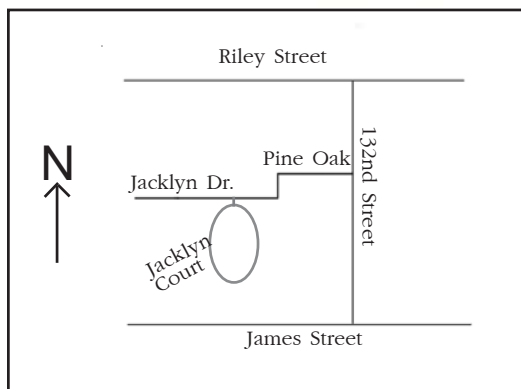

# Jacklyn Court

Jacklyn Drive

- Developed by Pine Creek Construction
- Homes Starting at \$159,900
- High Energy Efficient Package
- Flexible Home Plans
- Owner Participation
- Will Consider Trades

Mortgage by Integrity Lending.

665 136th Avenue  
Holland, MI 49424