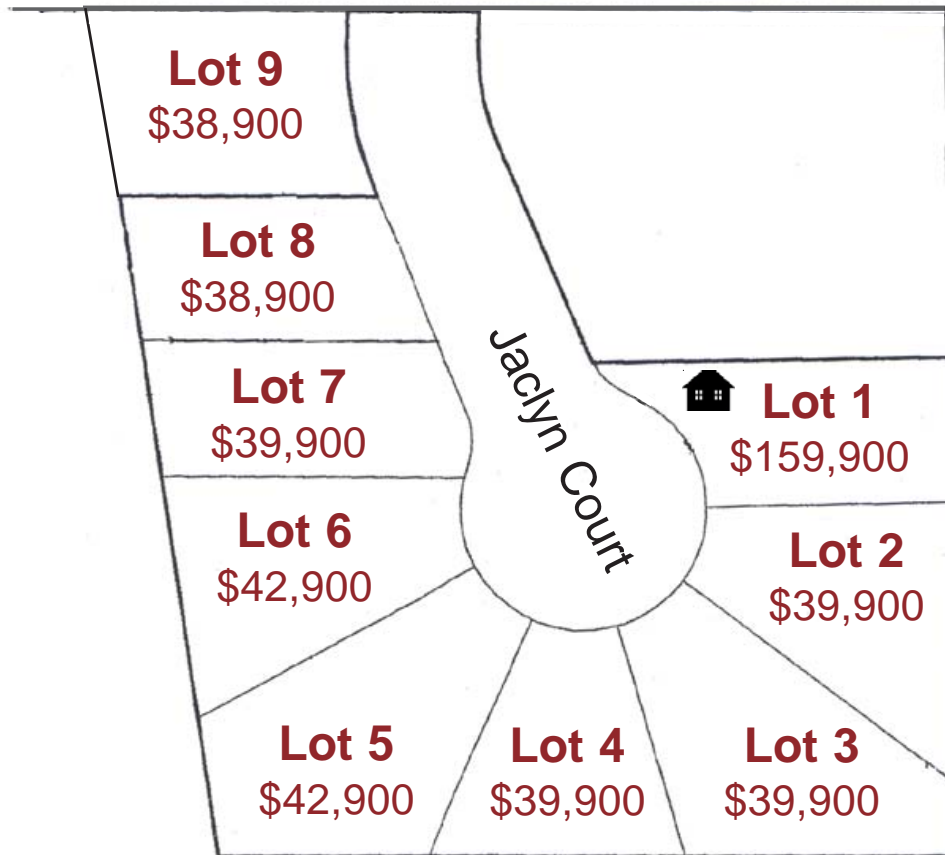

# Jacklyn Court

Jacklyn Drive

- Developed by Pine Creek Construction
- Homes Starting at \$159,900
- High Energy Efficient Package
- Flexible Home Plans
- Owner Participation
- Will Consider Trades

Mortgage by Integrity Lending.

665 136th Avenue  
Holland, MI 49424