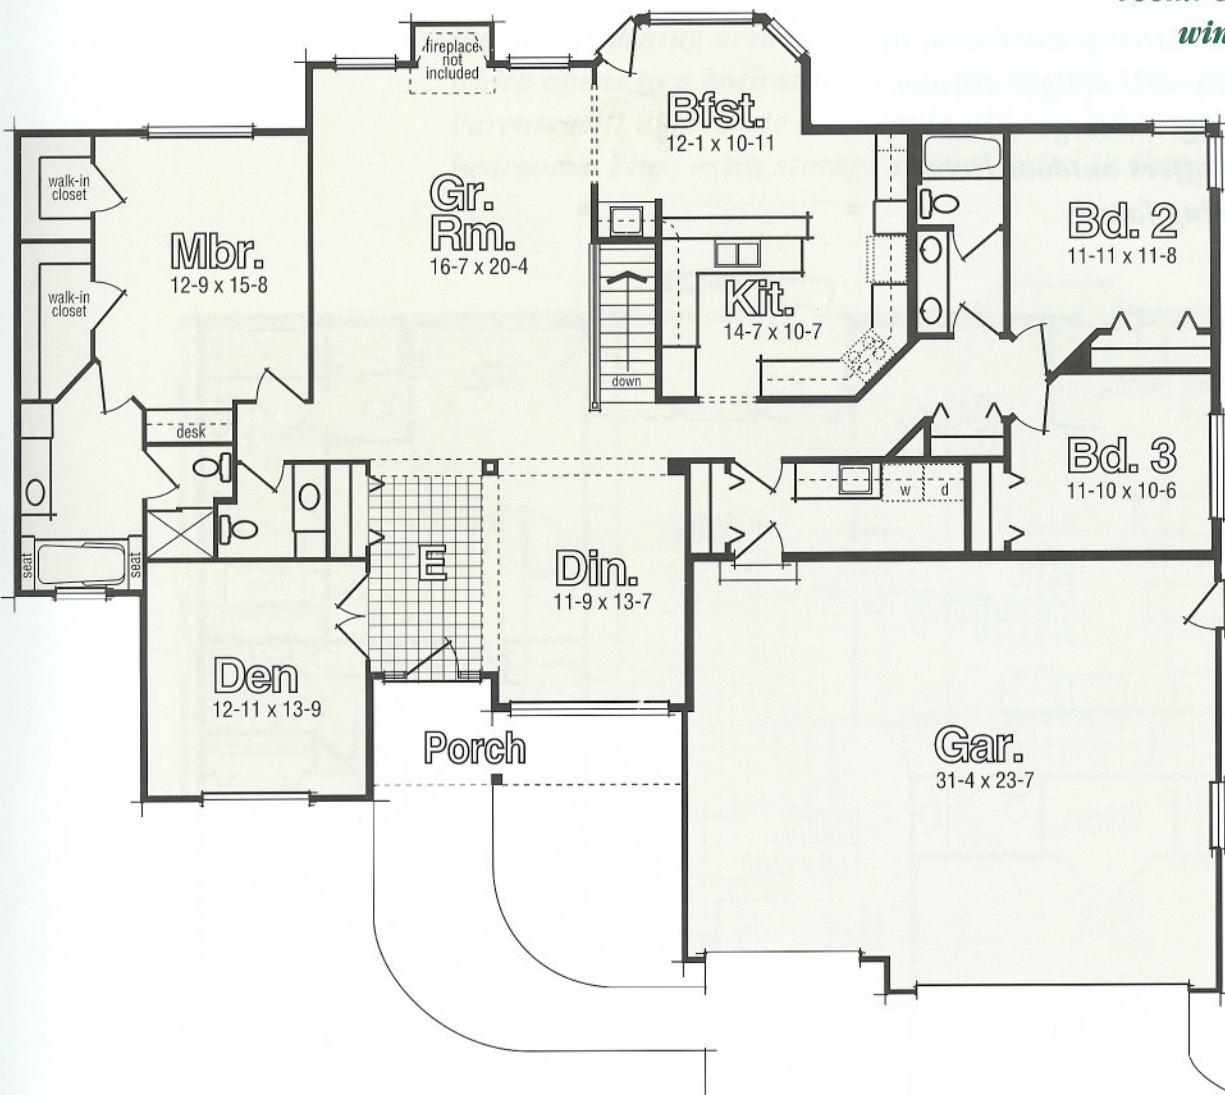

# CAROL *Stream*

**MODEL C508**  
**Ranch**  
**3 Bedrooms • 2½ Baths**

Length .....72'-4"  
 Depth .....58'-8"  
 TOTAL AREA.....2,402 sq. ft.

*Dramatic front elevation utilizes many materials creating elegant harmony. Expansive entry opens to den through French doors and open dining room. Great room with*

*window-framed fireplace is convenient to the*

*gourmet kitchen and bayed breakfast area. Wet bar/server/snack bar and convenient desk location highlight the great family living areas.*

*Secluded secondary bedrooms are enhanced with an easy access to compartmented bath with double lavs. The master suite was designed for luxurious living in every appointment—his/her walk-in closets, built-in desk,*

*whirlpool and extra linen storage.*