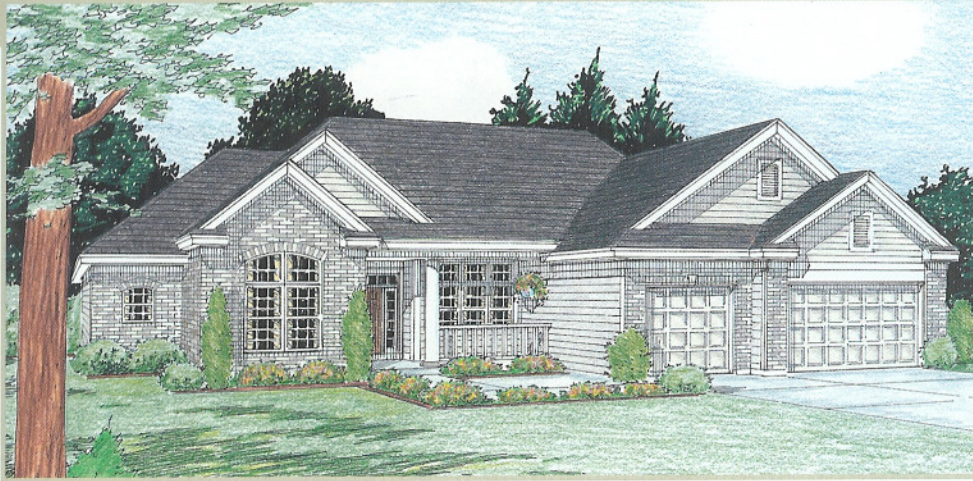

# CAROL *Stream*

**MODEL C508**  
**Ranch**  
**3 Bedrooms • 2½ Baths**

Length .....72'-4"  
 Depth .....58'-8"  
 TOTAL AREA.....2,402 sq. ft.

*Dramatic front elevation utilizes many materials creating elegant harmony. Expansive entry opens to den through French doors and open dining room. Great room with*