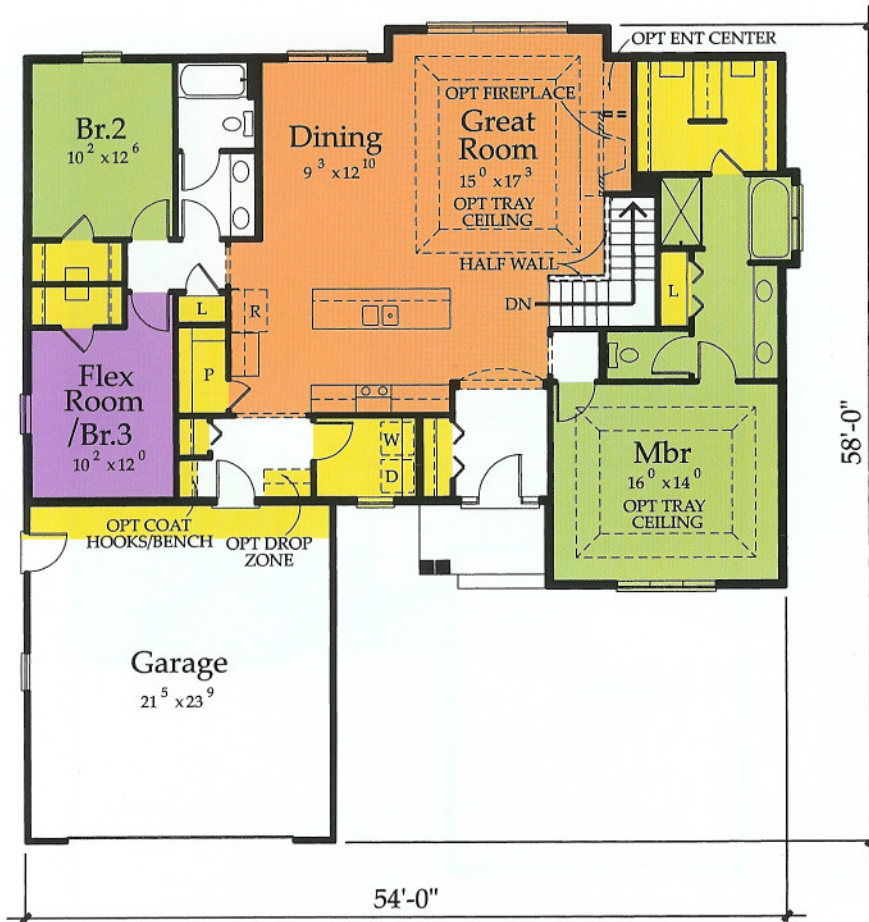

# The Darien

Model # D248 c

Total 1,869 Sq. Ft.

The front entry enjoys a spectacular view through the great room to the bank of windows overlooking the back yard. An optional tray ceiling defines the great room, which is open to the dining room and a kitchen with a large island. It is wonderful entertaining space!

There are so many closets for so many functions! The master closet is super-efficient, with an abundance of hanging space, shelves, and a full-length mirror on the end of built-ins.

Tucked away from the commotion of family living, Bedroom 3 can be flexed to accommodate a home theater, library or craft room.