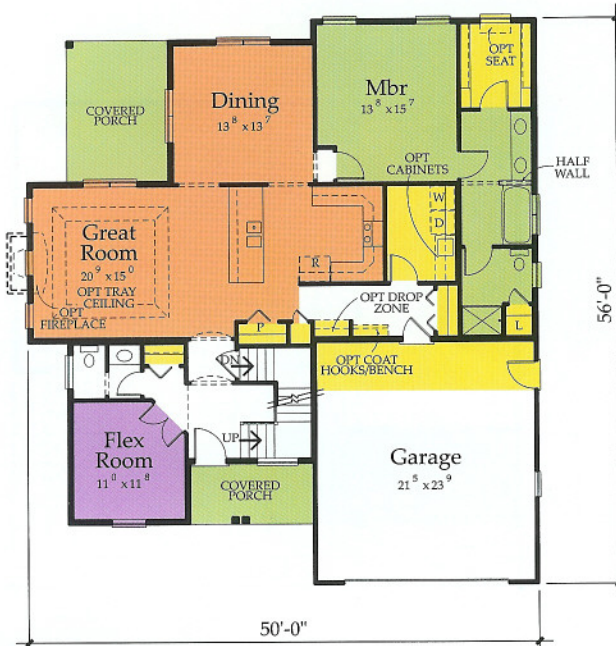

Country French*

Traditional*

Craftsman*

The Daytona

Model #D597 c

Main – 1,712 Sq. Ft. / Second – 1,042 Sq. Ft. = Total 2,754 Sq. Ft.

You'll fall in love with this home! The socializing space is open for large gatherings, the master suite is spacious and has it all. The flex room/den is charming, with optional French doors, and the rear foyer, complete with a closet and optional drop zone and bench, is an organizer's dream.

Then there's the second level with large bedrooms, complete with walk-in closets, a linen in the compartmentalized bath and a large storage closet in the hall! To top it off, the loft, with its many uses, makes you want to move in – now!

How this home lives

*Elevations may include optional features.