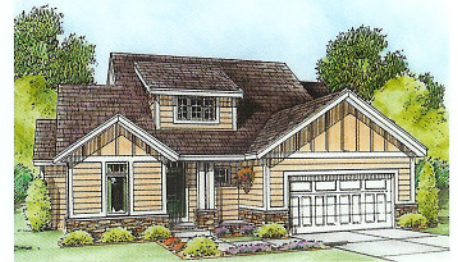

Country French*

Traditional*

Craftsman*

The Daytona

Model #D597 c

Main – 1,712 Sq. Ft. / Second – 1,042 Sq. Ft. = Total 2,754 Sq. Ft.

You'll fall in love with this home! The socializing space is open for large gatherings, the master suite is spacious and has it all. The flex room/den is charming, with optional French doors, and the rear foyer, complete with a closet and optional drop zone and bench, is an organizer's dream.

Then there's the second level with large bedrooms, complete with walk-in closets, a linen in the compartmentalized bath and a large storage closet in the hall! To top it off, the loft, with its many uses, makes you want to move in – now!