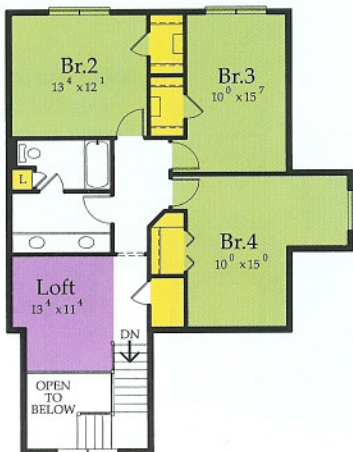

Country French*

Traditional*

Craftsman*

The Daytona

Model #D597 c

Main – 1,712 Sq. Ft. / Second – 1,042 Sq. Ft. = Total 2,754 Sq. Ft.

You'll fall in love with this home! The socializing space is open for large gatherings, the master suite is spacious and has it all. The flex room/den is charming, with optional French doors, and the rear foyer, complete with a closet and optional drop zone and bench, is an organizer's dream.

Then there's the second level with large bedrooms, complete with walk-in closets, a linen in the compartmentalized bath and a large storage closet in the hall! To top it off, the loft, with its many uses, makes you want to move in – now!