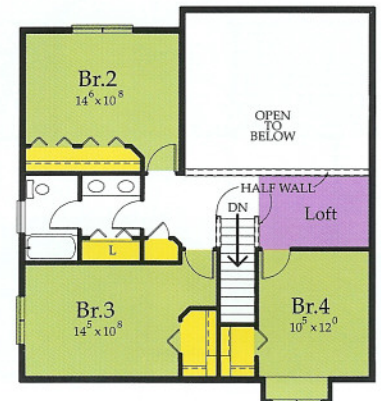

# The Dennison

Model # D583 c

Main – 1,657 Sq. Ft. / Second – 905 Sq. Ft. = Total 2,562 Sq. Ft.

The two flex areas in this home give you a lot of options. The flex room on the main floor can become a cozy den or a four-season room – your choice, your way!

The flex space on the second level makes a great play room, study area, Game Boy™ hangout or a computer area. Both areas help the home live “bigger.”

Also, note the large, walk-in pantry, the rear foyer and the adjacent laundry, along with the vaulted ceilings in the great room and master bedroom.