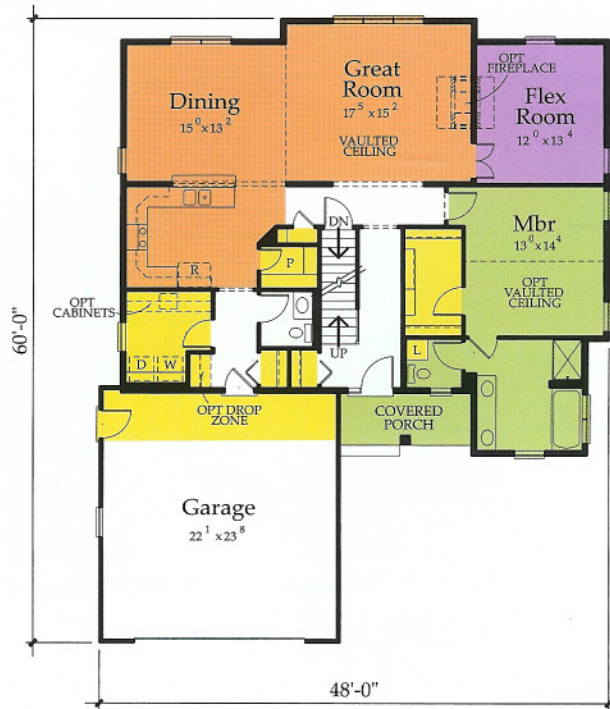

# The Dennison

Model # D583 c

Main – 1,657 Sq. Ft. / Second – 905 Sq. Ft. = Total 2,562 Sq. Ft.

The two flex areas in this home give you a lot of options. The flex room on the main floor can become a cozy den or a four-season room – your choice, your way!

The flex space on the second level makes a great play room, study area, Game Boy™ hangout or a computer area. Both areas help the home live “bigger.”

Also, note the large, walk-in pantry, the rear foyer and the adjacent laundry, along with the vaulted ceilings in the great room and master bedroom.