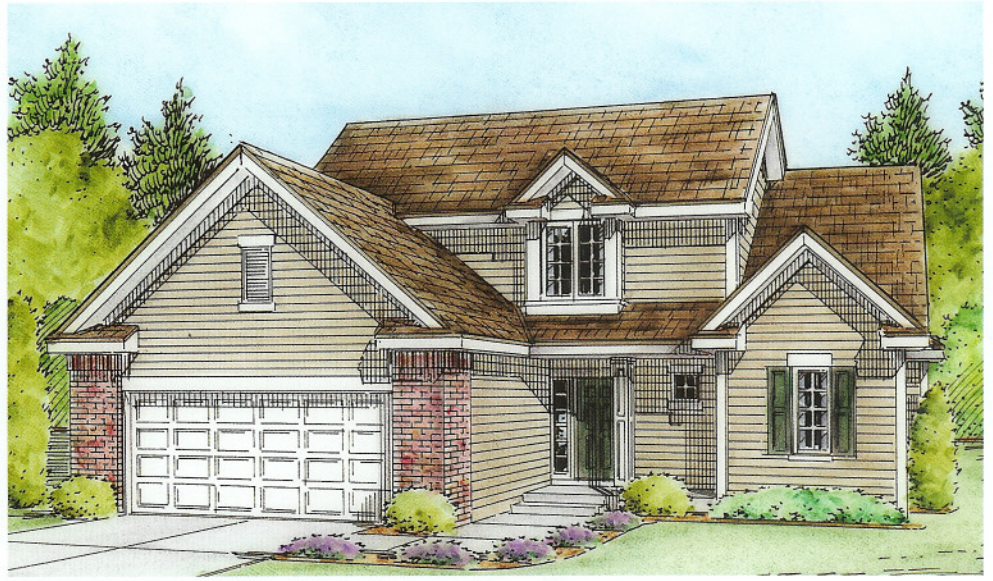

Country French\*

Craftsman\*

Traditional\*

# The Dennison

Model # D583 c

Main – 1,657 Sq. Ft. / Second – 905 Sq. Ft. = Total 2,562 Sq. Ft.

The two flex areas in this home give you a lot of options. The flex room on the main floor can become a cozy den or a four-season room – your choice, your way!