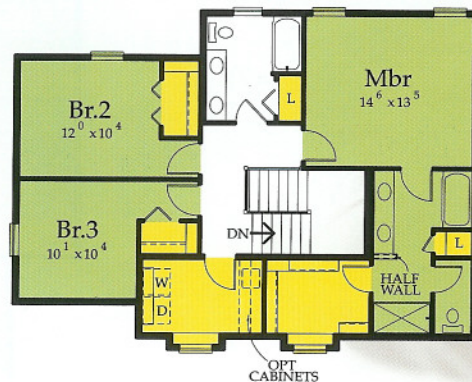

# The Denton

Model # D730 c

Main – 1,029 Sq. Ft. / Second – 1,074 Sq. Ft. = Total 2,103 Sq. Ft.

This house was designed for socializing! With no wasted space, your family and guests easily move from the kitchen/dining/great room to a wonderful outdoor, covered porch . . . or into a flex room/den for a quiet conversation.

Since all the bedrooms are upstairs, socializing on the main floor won't disturb family members who wish to relax or need to sleep. Because the washer and dryer are close to the secondary bedrooms, the kids won't have an excuse not to do their laundry.