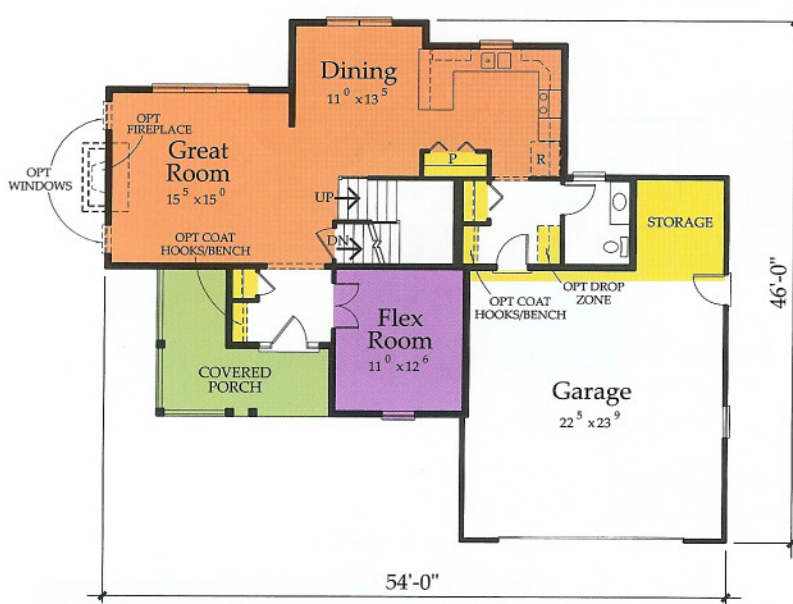

# The Denton

Model # D730 c

Main – 1,029 Sq. Ft. / Second – 1,074 Sq. Ft. = Total 2,103 Sq. Ft.

This house was designed for socializing! With no wasted space, your family and guests easily move from the kitchen/dining/great room to a wonderful outdoor, covered porch . . . or into a flex room/den for a quiet conversation.

Since all the bedrooms are upstairs, socializing on the main floor won't disturb family members who wish to relax or need to sleep. Because the washer and dryer are close to the secondary bedrooms, the kids won't have an excuse not to do their laundry.