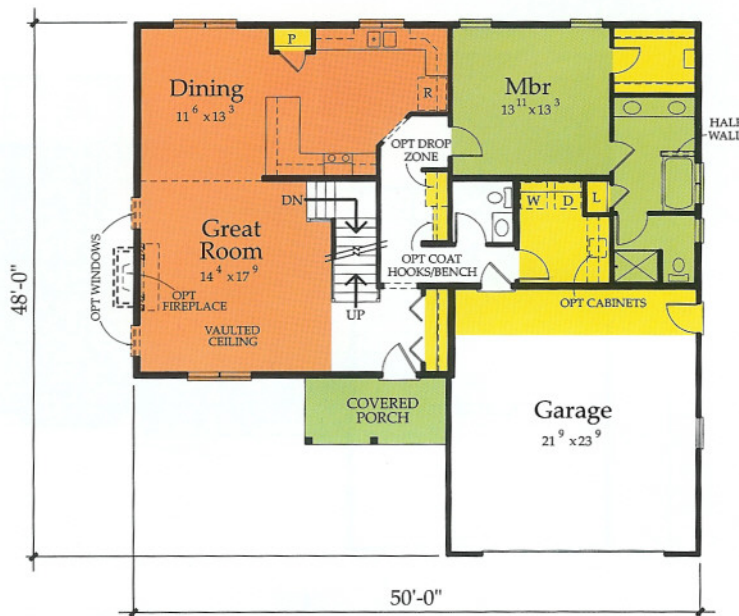

Country French*

Traditional*

Craftsman*

The Destin

Model # D515 c

Main – 1,427 Sq. Ft. / Second – 761 Sq. Ft. = Total 2,188 Sq. Ft.

This wonderful entry allows guests to enter the great room without walking through other rooms, yet allows the family to go directly to the kitchen, rear foyer/laundry and master bedroom. The optional drop zone is accessible both from the front and rear foyer.

With secondary bedrooms and a great flex room/loft on the second level, children can watch TV or play video games upstairs while adults are entertained downstairs. The best of both worlds!

How this home lives