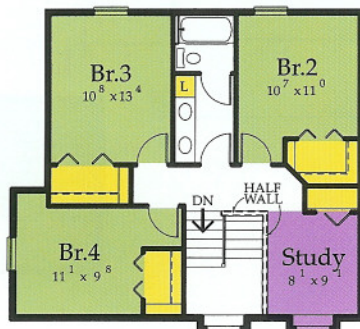

Craftsman*

Country French*

Traditional*

The Devenport

Model # D520 c

Main – 1,364 Sq. Ft. / Second – 839 Sq. Ft. = Total 2,203 Sq. Ft.

Remember playing hide-and-seek as a child? Closets were a favorite hiding spot. This home would be a great place for that game! Check out the large, walk-in pantry, linens, roomy walk-ins in the secondary bedrooms and other closets!

Another treat in this home is an upstairs study with easy access from the three bedrooms. The possibilities are endless for this space!

The windowed bay in the great room gives more space for furniture arrangement, and *who* doesn't like sunshine!