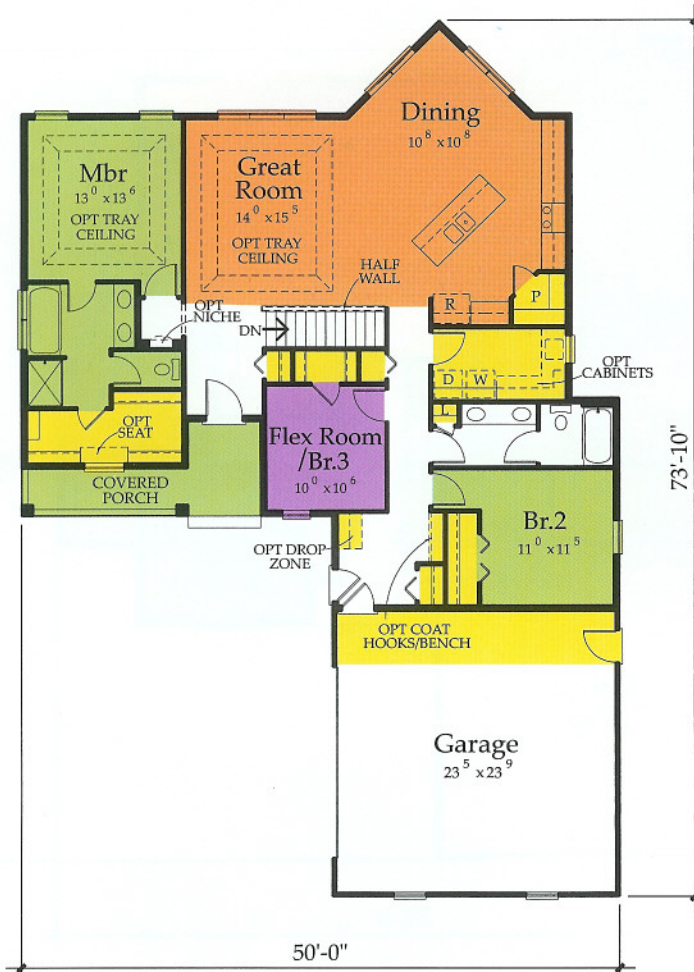

Traditional*

Country French*

Craftsman*

The Dillard

Model # D215 c

Total 1,753 Sq. Ft.

What a dramatic socializing space! From the big, walk-in pantry, the large island, angled walled dining and open great room, this area makes a statement.

This is also a great relaxing house with a well-appointed master suite and a large, covered porch.

You cannot have too much storage, and this house supports that! Look at all the yellow colorized areas – great for keeping your home organized!