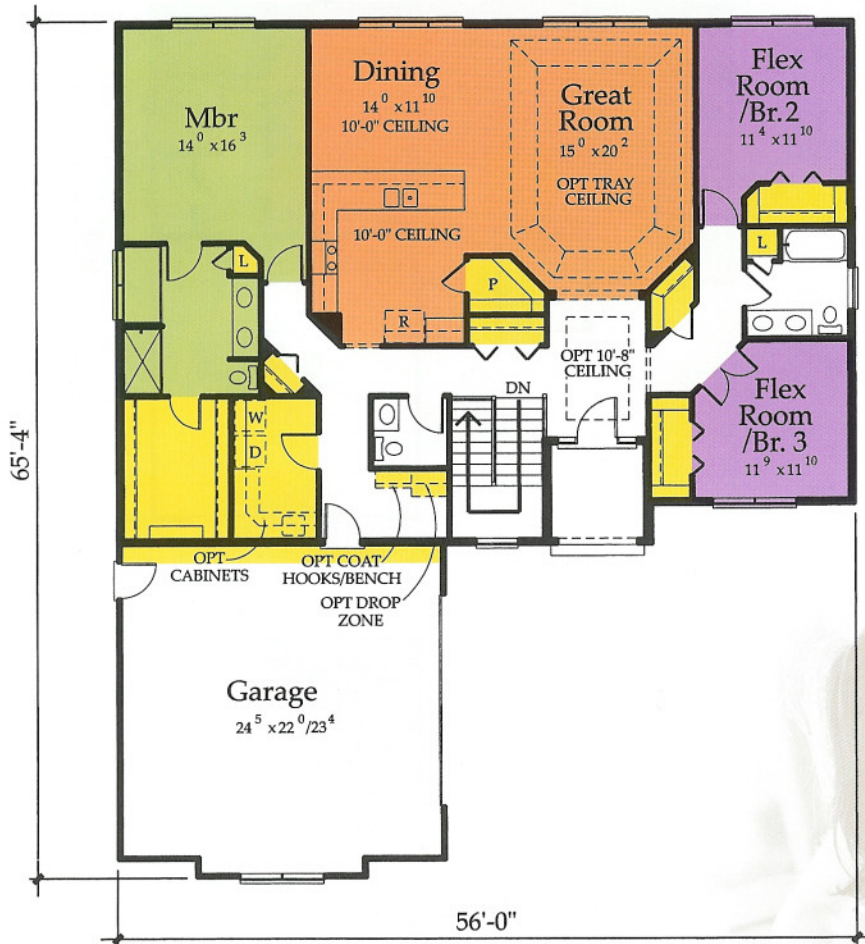

Traditional*

Country French*

Craftsman*

The Dolan

Model # D330 c

Total 2,138 Sq. Ft.

Imagine an empty nester or young professional living in this home. The socializing area has a touch of elegance, with its optional tray ceiling. And the optional 10'8" ceiling in the front foyer adds another touch of class.

With plenty of flex space, you can add an intimate den or library, plus a home office. The possibilities are endless!

This great socializing home also has adequate storage to keep it organized and free of clutter.