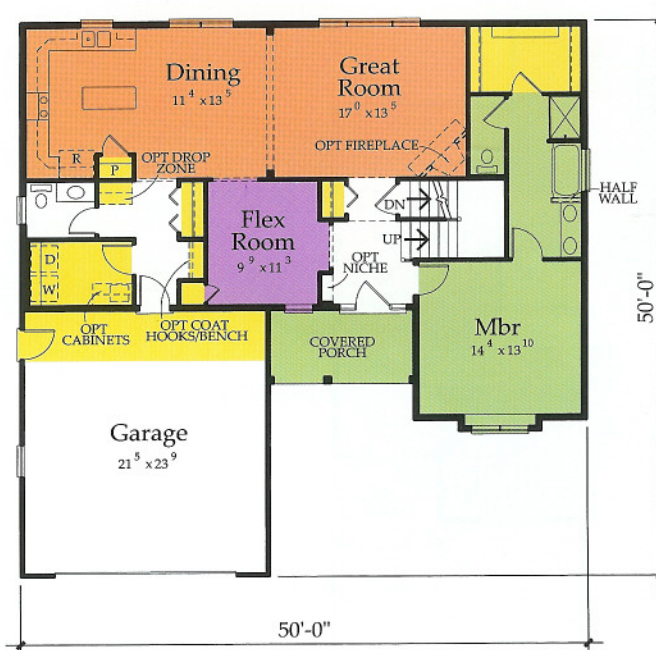

Traditional*

Country French*

Craftsman*

The Donaley

Model # D561 c

Main – 1,461 Sq. Ft. / Second – 945 Sq. Ft. = Total 2,406 Sq. Ft.

Special touches give this home real pizzazz! The front entry greets you with a display niche, an open U-shaped staircase, a uniquely shaped flex room and then . . . a two-story great room with views out the back!

The master suite is great for relaxing. The bath area and the closet are spacious, not cramped. It is a place you can retreat to and say Ahhh . . .

How this home lives

*Elevations may include optional features.