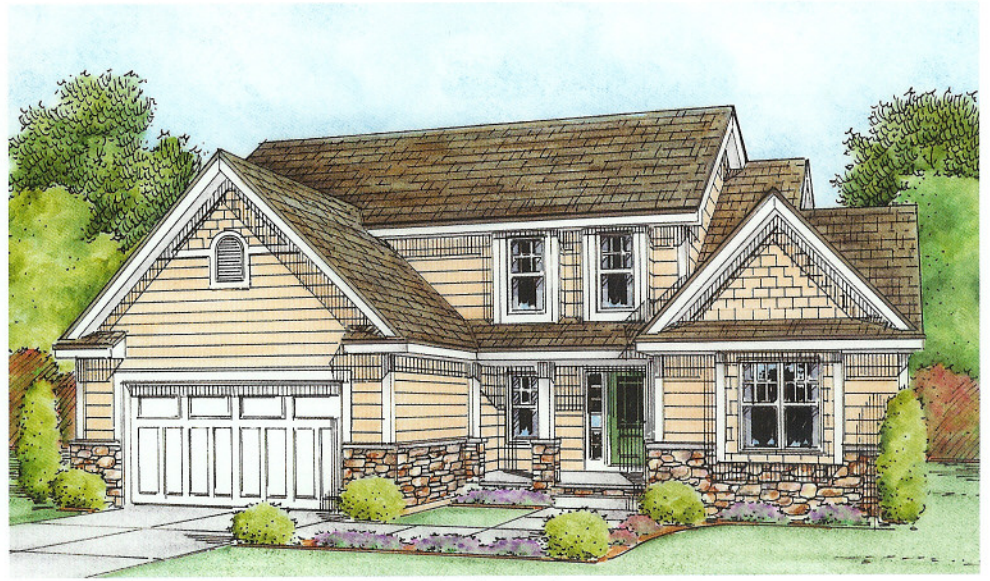

Traditional*

Country French*

Craftsman*

The Donaley

Model # D561 c

Main – 1,461 Sq. Ft. / Second – 945 Sq. Ft. = Total 2,406 Sq. Ft.

Special touches give this home real pizzazz! The front entry greets you with a display niche, an open U-shaped staircase, a uniquely shaped flex room and then . . . a two-story great room with views out the back!

The master suite is great for relaxing. The bath area and the closet are spacious, not cramped. It is a place you can retreat to and say Ahhh . . .

How this home lives

*Elevations may include optional features.