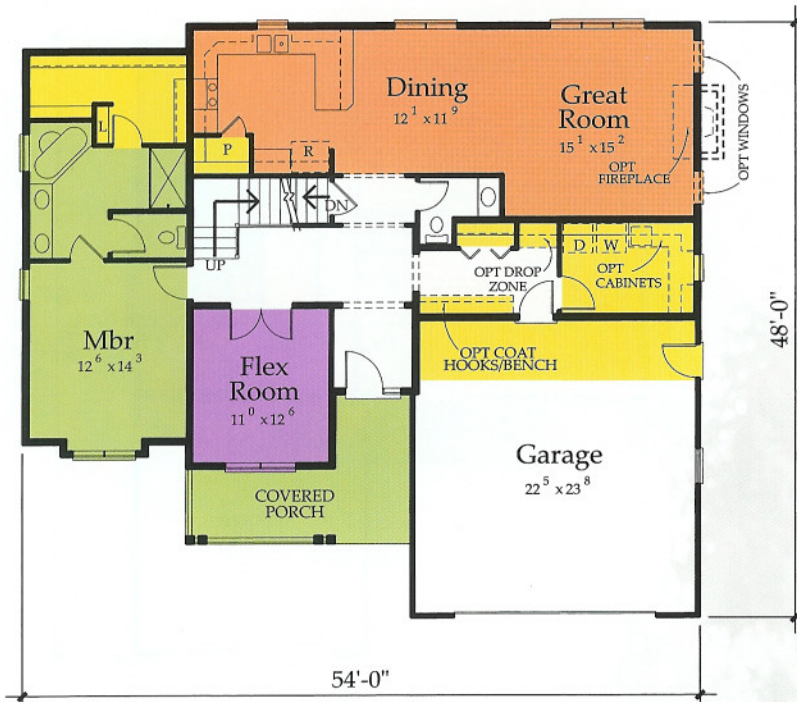

Country French*

Traditional*

Craftsman*

The Doyle

Model # D575 c

Main – 1,584 Sq. Ft. / Second – 895 Sq. Ft. = Total 2,479 Sq. Ft.

Let's have a party! This home is just the ticket, with something for everyone: a large, open, socializing space, a porch for getting some fresh air, and a flex-area-turned-den for quiet conversation.

With the secondary bedrooms upstairs, the kids can have their own party. The storage/flex area can become a video mecca, toy room, or media center. And check out the storage in this home – fantastic!

How this home lives