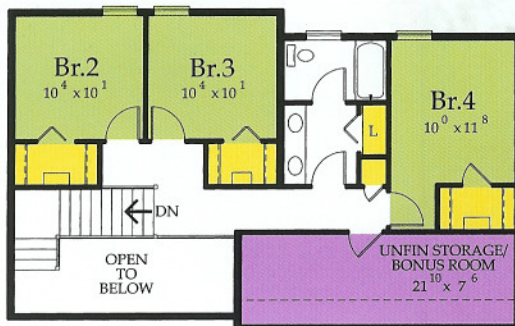

Country French*

Traditional*

Craftsman*

The Doyle

Model # D575 c

Main – 1,584 Sq. Ft. / Second – 895 Sq. Ft. = Total 2,479 Sq. Ft.

Let's have a party! This home is just the ticket, with something for everyone: a large, open, socializing space, a porch for getting some fresh air, and a flex-area-turned-den for quiet conversation.

With the secondary bedrooms upstairs, the kids can have their own party. The storage/flex area can become a video mecca, toy room, or media center. And check out the storage in this home – fantastic!

How this home lives