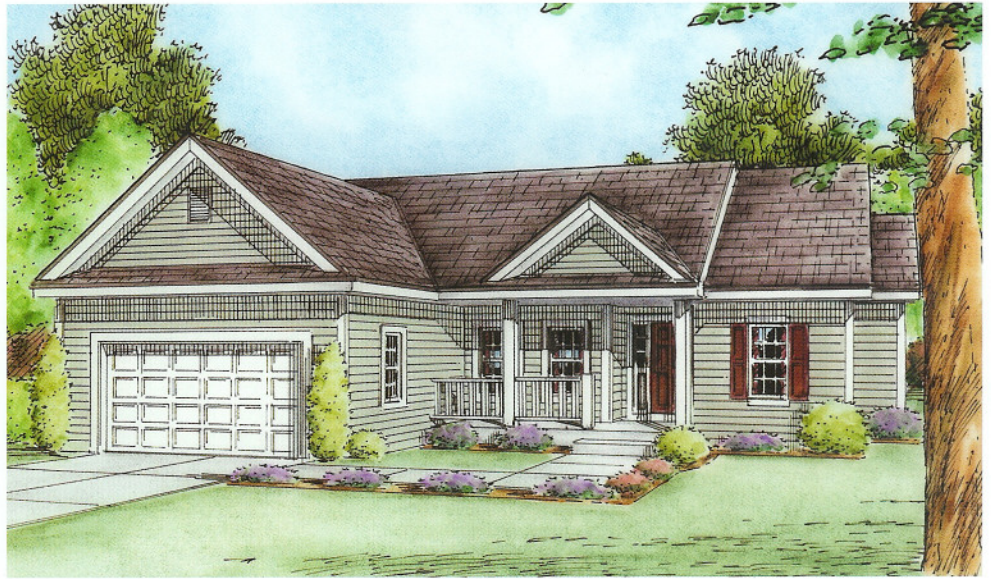

Craftsman\*

Country French\*

Traditional\*

# The Dresden

Model # D299 c

Total 2,023 Sq. Ft.

This home's relaxing areas – in the opulent master bedroom suite, secondary bedrooms and the covered porch – are designed to help you unwind and de-stress.