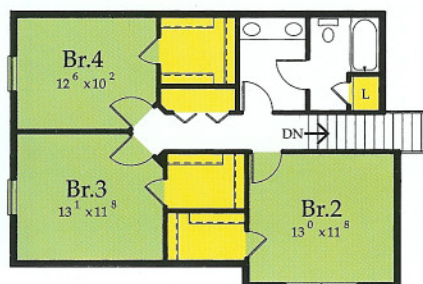

Country French*

Traditional*

Craftsman*

The Dryden

Model #D560 c

Main – 1,582 Sq. Ft. / Second – 821 Sq. Ft. = Total 2,403 Sq. Ft.

Take a look at the bedrooms in this house! The secondary bedrooms are all large and have walk-in closets. The bath is compartmentalized with a large linen and extra storage in the hall is an added bonus.

The roomy master suite includes a walk-in closet, complete with built-in shelves, and a relaxing bath with a tub and separate shower.

The rear foyer is full of organizing space. Between the bedroom closets and rear foyer, life just got easier!