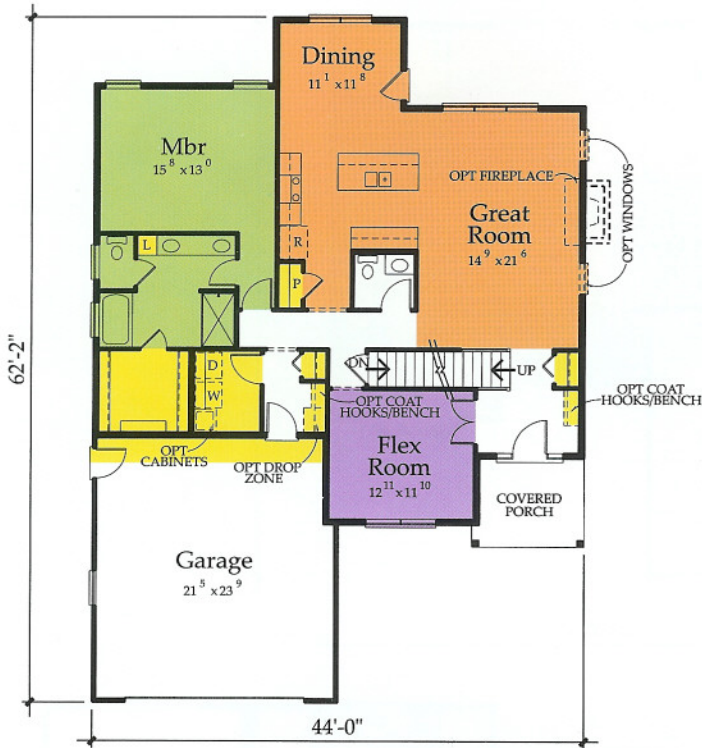

Country French*

Traditional*

Craftsman*

The Dryden

Model #D560 c

Main – 1,582 Sq. Ft. / Second – 821 Sq. Ft. = Total 2,403 Sq. Ft.

Take a look at the bedrooms in this house! The secondary bedrooms are all large and have walk-in closets. The bath is compartmentalized with a large linen and extra storage in the hall is an added bonus.

The roomy master suite includes a walk-in closet, complete with built-in shelves, and a relaxing bath with a tub and separate shower.

The rear foyer is full of organizing space. Between the bedroom closets and rear foyer, life just got easier!

How this home lives

*Elevations may include optional features.