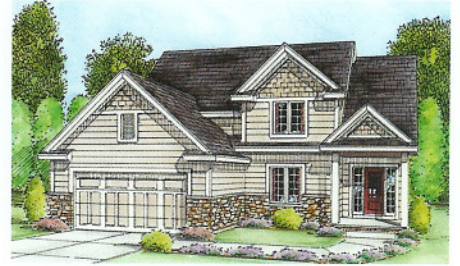

Country French*

Traditional*

Craftsman*

The Dryden

Model #D560 c

Main – 1,582 Sq. Ft. / Second – 821 Sq. Ft. = Total 2,403 Sq. Ft.

Take a look at the bedrooms in this house! The secondary bedrooms are all large and have walk-in closets. The bath is compartmentalized with a large linen and extra storage in the hall is an added bonus.

The roomy master suite includes a walk-in closet, complete with built-in shelves, and a relaxing bath with a tub and separate shower.

The rear foyer is full of organizing space. Between the bedroom closets and rear foyer, life just got easier!