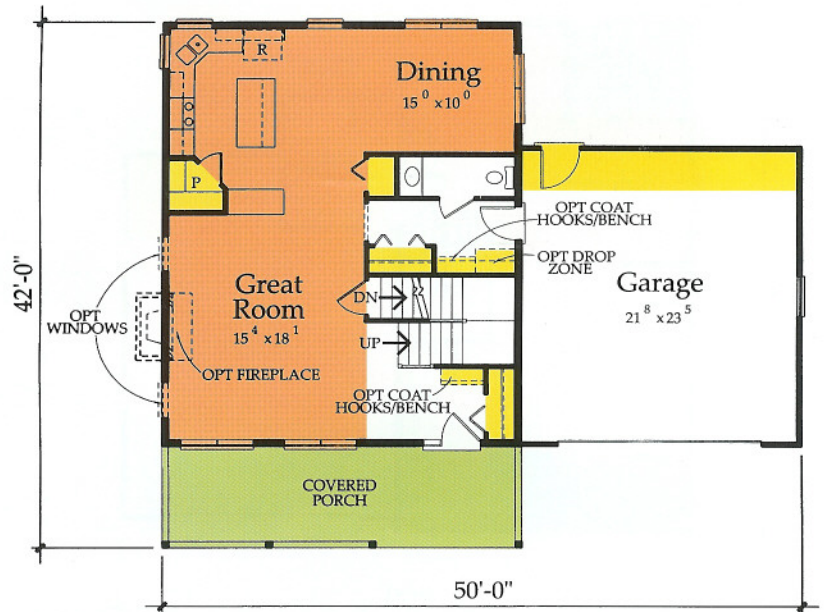

# The Drysdale

Model #D700 c

Main – 952 Sq. Ft. / Second – 1,052 Sq. Ft. = Total 2,004 Sq. Ft.

What an efficient second level! Each bath has a linen and the bath for the secondary bedrooms is compartmentalized, which keeps the kids happy! The optional desk can be used as a reading niche, computer zone or study area.

The flex bonus room is fantastic. It can become a family activity center for watching movies, playing games, crafting or a family hobby. With a sink close by, it could even be a great space for finger painting!