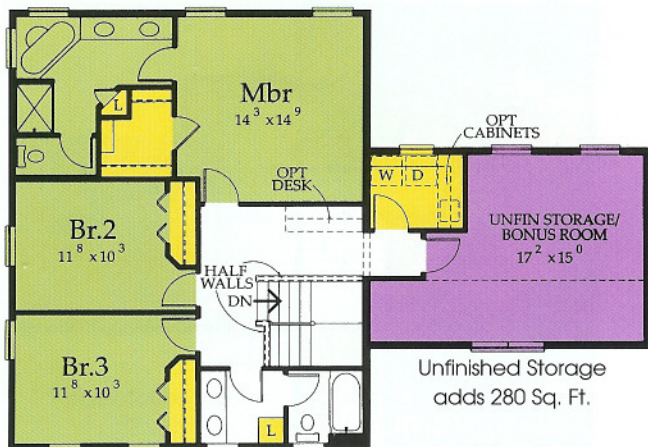

# The Drysdale

Model #D700 c

Main – 952 Sq. Ft. / Second – 1,052 Sq. Ft. = Total 2,004 Sq. Ft.

What an efficient second level! Each bath has a linen and the bath for the secondary bedrooms is compartmentalized, which keeps the kids happy! The optional desk can be used as a reading niche, computer zone or study area.

The flex bonus room is fantastic. It can become a family activity center for watching movies, playing games, crafting or a family hobby. With a sink close by, it could even be a great space for finger painting!