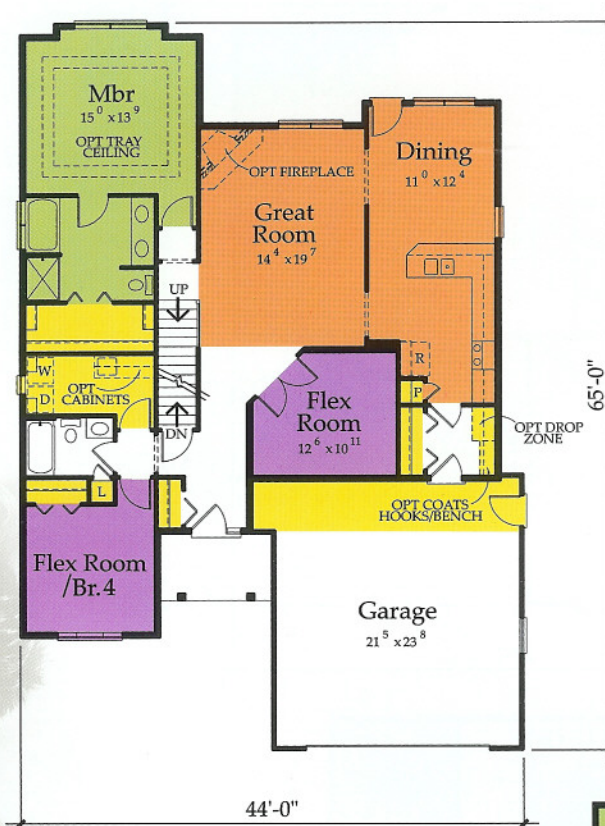

Traditional*

Craftsman*

Country French*

The DuRaie

Model # D535 c

Main – 1,724 Sq. Ft. / Second – 480 Sq. Ft. = Total 2,204 Sq. Ft.

This narrow-lot plan – with its open, socializing area – would make a perfect empty nest home. The flex room easily becomes a great den/library for quiet evenings with a good book.

Bedroom 4, with its adjacent bath, makes a convenient guest suite or an exercise room.

The generous upstairs bedrooms enjoy super-size walk-ins. They'll offer excellent accommodations for visits from grandchildren.