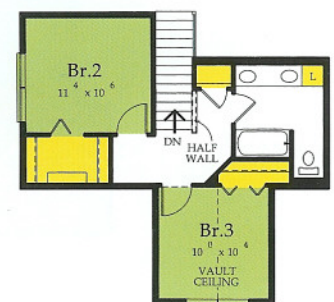

Traditional*

Craftsman*

Country French*

The DuRaie

Model # D535 c

Main – 1,724 Sq. Ft. / Second – 480 Sq. Ft. = Total 2,204 Sq. Ft.

This narrow-lot plan – with its open, socializing area – would make a perfect empty nest home. The flex room easily becomes a great den/library for quiet evenings with a good book.

Bedroom 4, with its adjacent bath, makes a convenient guest suite or an exercise room.

The generous upstairs bedrooms enjoy super-size walk-ins. They'll offer excellent accommodations for visits from grandchildren.