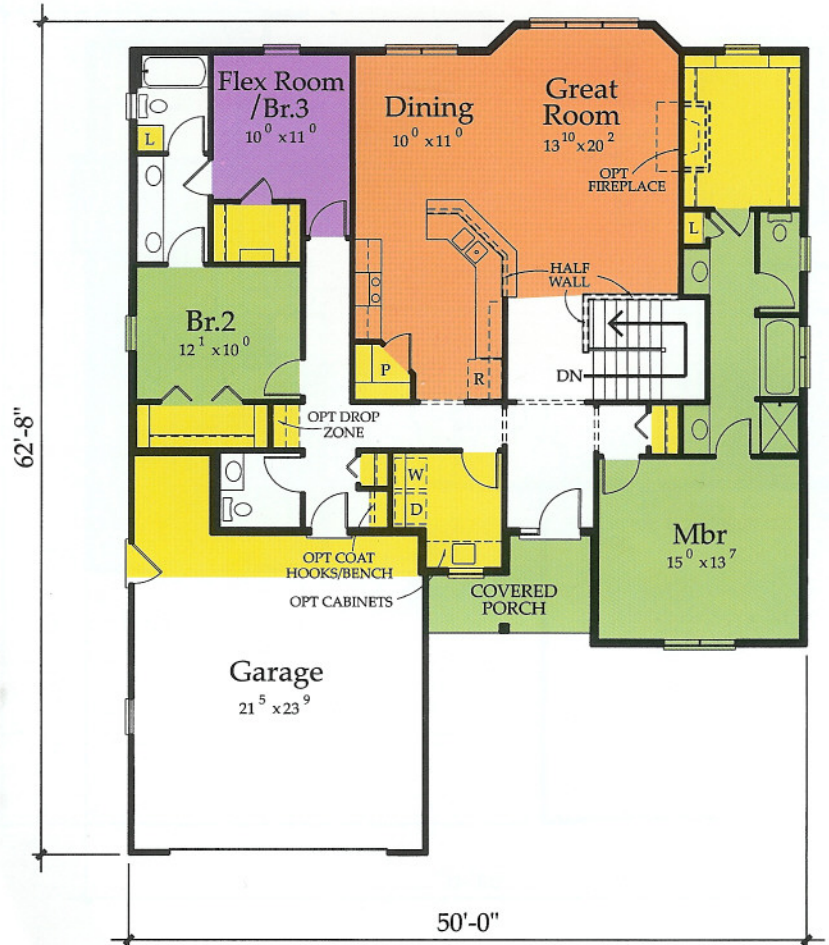

Craftsman*

Traditional*

Country French*

The Durant

Model # D280 c

Total 1,975 Sq. Ft.

This adaptable plan is ideal for the family with teenage children. The bedrooms enjoy easy access to a compartmented bath (which eases bathroom gridlock). Later, when the children leave for college or begin adult lives, the rooms easily become a guest suite, his-and-her offices or an exercise room and den.

A rear foyer, big closets, linens, walk-in pantry and a large laundry room make this house an organizer's dream.

How this home lives

- Socialize
- Relax
- Organize
- Flex

*Elevations may include optional features.