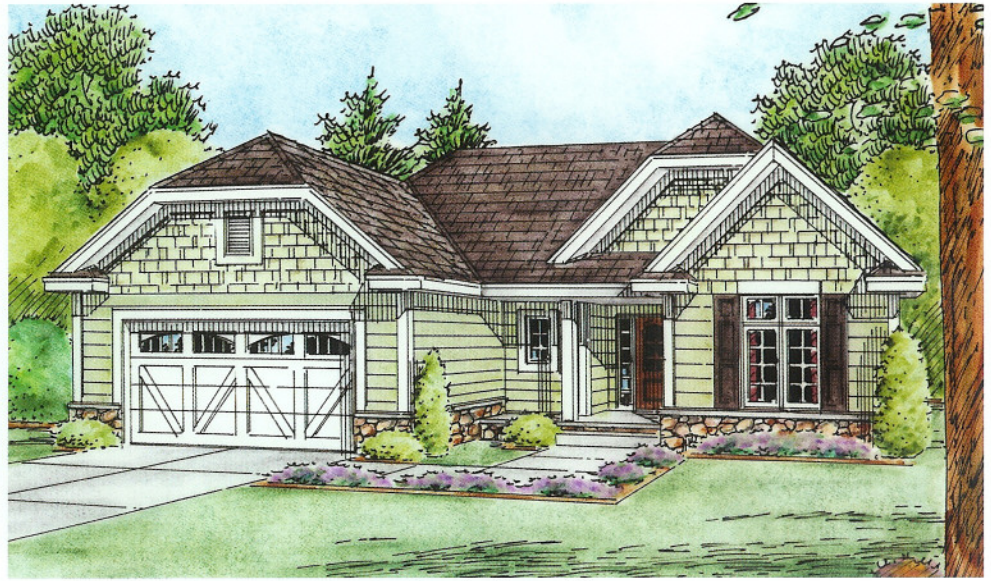

Craftsman*

Traditional*

Country French*

The Durant

Model # D280 c

Total 1,975 Sq. Ft.

This adaptable plan is ideal for the family with teenage children. The bedrooms enjoy easy access to a compartmented bath (which eases bathroom gridlock). Later, when the children leave for college or begin adult lives, the rooms easily become a guest suite, his-and-her offices or an exercise room and den.

A rear foyer, big closets, linens, walk-in pantry and a large laundry room make this house an organizer's dream.

How this home lives

- Socialize
- Relax
- Organize
- Flex

*Elevations may include optional features.