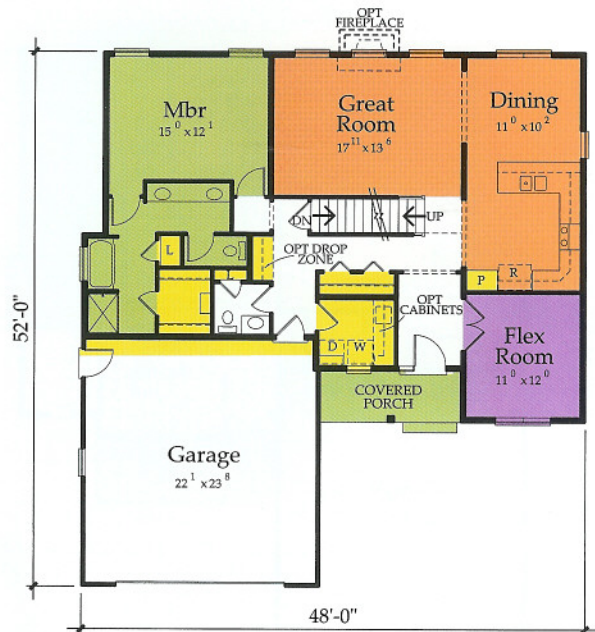

# The Dyer

Model # D505 c

Main – 1,446 Sq. Ft. / Second – 675 Sq. Ft. = Total 2,121 Sq. Ft.

You deserve a pampering master suite. In the bath, the vanities are divided so two people can get ready at once. You can soak in the tub with a favorite book or grab a quick shower. The linen in the bath is large enough to hold towels, bedding and bath supplies. The closet has room for shelves to help organize jeans, sweaters, shoes or purses.

The flex room off the front entry makes a great library or music room.

Upstairs, two large bedrooms with a compartmented bath are great for a blended family or teenage children.

Unfinished Storage adds 125 Sq. Ft.