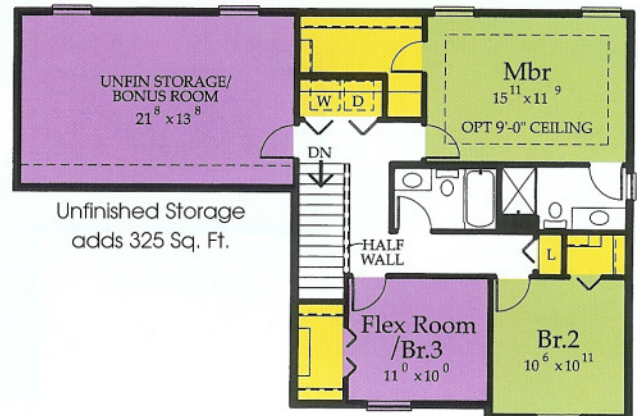

Craftsman*

Country French*

Traditional*

The New Haven

Model # N681 c

Main – 810 Sq. Ft. / Second – 873 Sq. Ft. = Total 1,683 Sq. Ft.

Choices, choices, choices. That's what this home is all about. Where do you want your laundry room? Downstairs by the rear foyer? Upstairs, close to the master bedroom? Or in Bedroom 3, which then becomes the family activity center?

Two flex spaces upstairs can grow with your family. Maybe now you need bedrooms with a playroom, but the spaces can change with your changing needs, making this home adaptable for years to come.

How this home lives