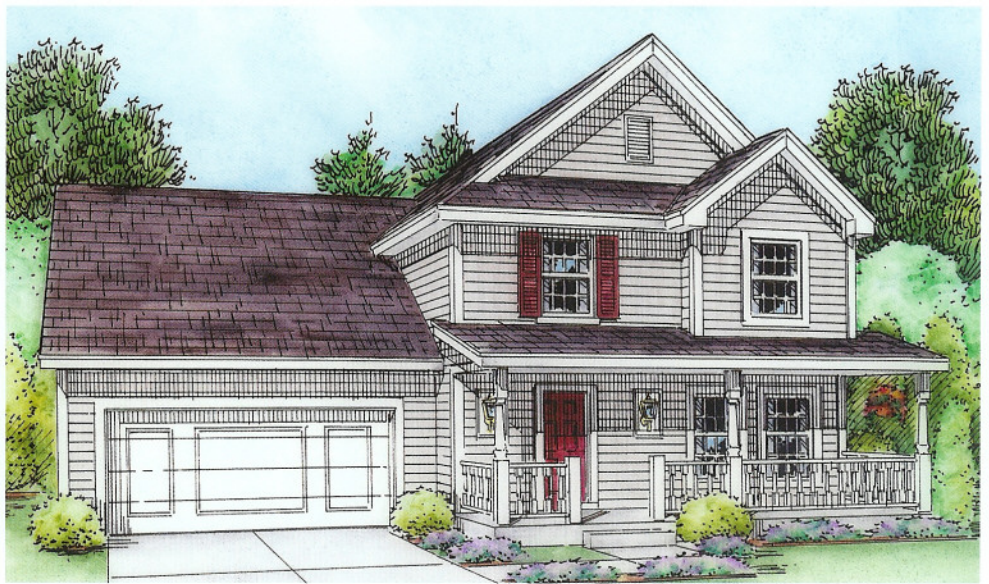

Craftsman*

Country French*

Traditional*

The New Haven

Model # N681 c

Main – 810 Sq. Ft. / Second – 873 Sq. Ft. = Total 1,683 Sq. Ft.

Choices, choices, choices. That's what this home is all about. Where do you want your laundry room? Downstairs by the rear foyer? Upstairs, close to the master bedroom? Or in Bedroom 3, which then becomes the family activity center?

Two flex spaces upstairs can grow with your family. Maybe now you need bedrooms with a playroom, but the spaces can change with your changing needs, making this home adaptable for years to come.

How this home lives

- Socialize
- Relax
- Organize
- Flex

*Elevations may include optional features.