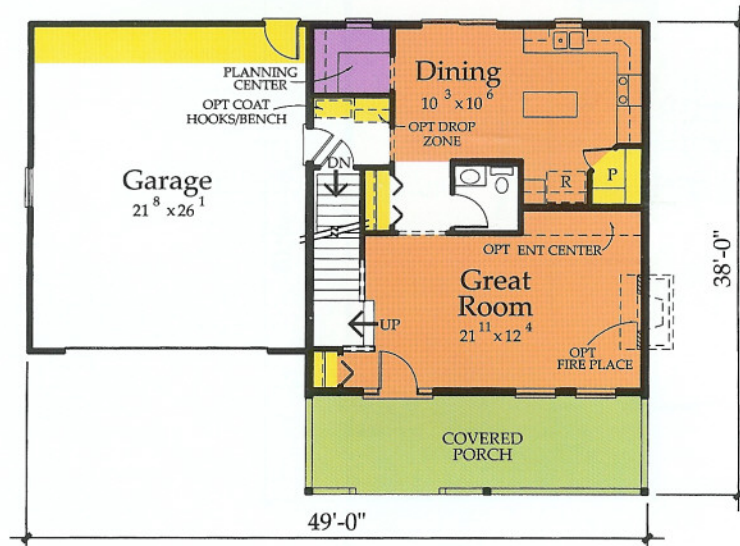

Craftsman*

Country French*

Traditional*

The New Haven

Model # N681 c

Main – 810 Sq. Ft. / Second – 873 Sq. Ft. = Total 1,683 Sq. Ft.

Choices, choices, choices. That's what this home is all about. Where do you want your laundry room? Downstairs by the rear foyer? Upstairs, close to the master bedroom? Or in Bedroom 3, which then becomes the family activity center?

Two flex spaces upstairs can grow with your family. Maybe now you need bedrooms with a playroom, but the spaces can change with your changing needs, making this home adaptable for years to come.

How this home lives