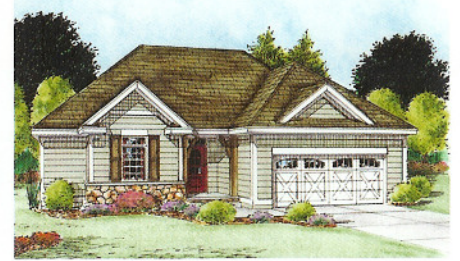

Traditional*

Country French*

Craftsman*

The Newton

Model # N305 c

Total 1,498 Sq. Ft.

The socializing space – including a kitchen with a center island, a great room and a dining room – feel spacious because of an optional cathedral ceiling and bright windows. Whether it is just your family or a group of friends, this space is spectacular!

Large walk-in closets, three linen closets, a drop zone and two additional closets are an organizer's dream. Add garage storage and you don't have any excuses for a mess.

How this home lives

*Elevations may include optional features.