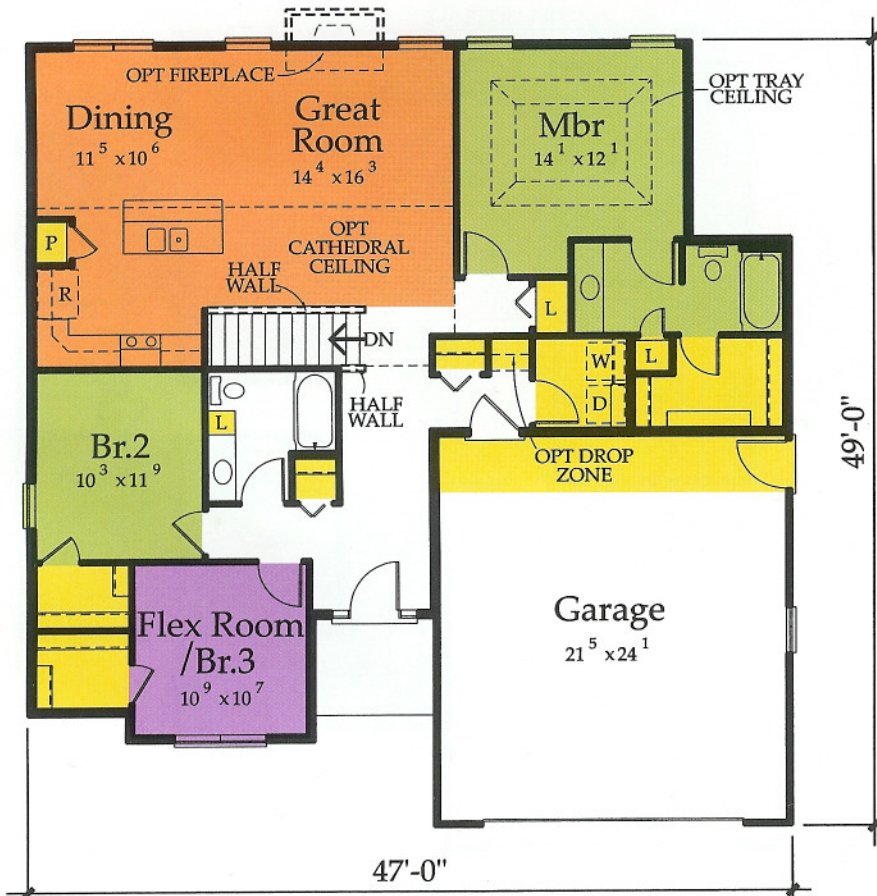

Traditional*

Country French*

Craftsman*

The Newton

Model # N305 c

Total 1,498 Sq. Ft.

The socializing space – including a kitchen with a center island, a great room and a dining room – feel spacious because of an optional cathedral ceiling and bright windows. Whether it is just your family or a group of friends, this space is spectacular!

Large walk-in closets, three linen closets, a drop zone and two additional closets are an organizer's dream. Add garage storage and you don't have any excuses for a mess.

How this home lives

*Elevations may include optional features.