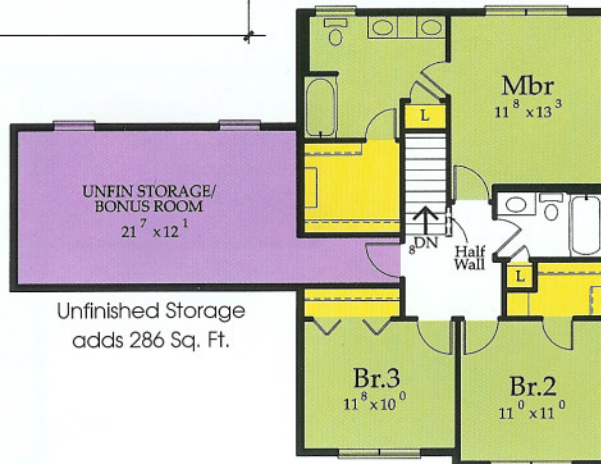

Traditional*

Country French*

Craftsman*

The Niles

Model # N680 c

Main – 824 Sq. Ft. / Second – 852 Sq. Ft. = Total 1,676 Sq. Ft.

Unfinished Storage adds 286 Sq. Ft.

A house full of surprises! Walking into a rear foyer, complete with an optional drop zone, a bench and hooks and closet, keep the mess out of the house. An adjacent laundry room and storage in the garage makes this area an organizer's dream.

A covered porch to visit with neighbors or sip lemonade is so relaxing.

A large, unfinished bonus area is golden. If you can dream it, you can make it happen and suddenly increase the size of your home.