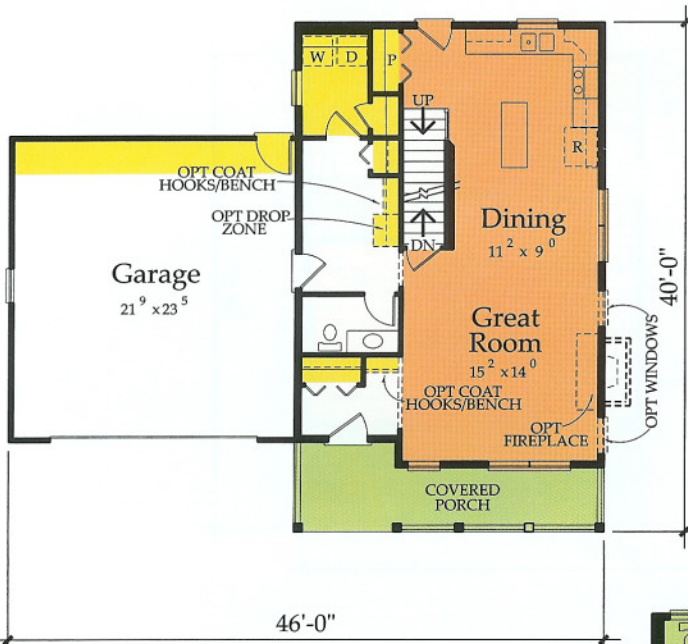

Traditional*

Country French*

Craftsman*

The Niles

Model # N680 c

Main – 824 Sq. Ft. / Second – 852 Sq. Ft. = Total 1,676 Sq. Ft.

Unfinished Storage adds 286 Sq. Ft.

A house full of surprises! Walking into a rear foyer, complete with an optional drop zone, a bench and hooks and closet, keep the mess out of the house. An adjacent laundry room and storage in the garage makes this area an organizer's dream.

A covered porch to visit with neighbors or sip lemonade is so relaxing.

A large, unfinished bonus area is golden. If you can dream it, you can make it happen and suddenly increase the size of your home.