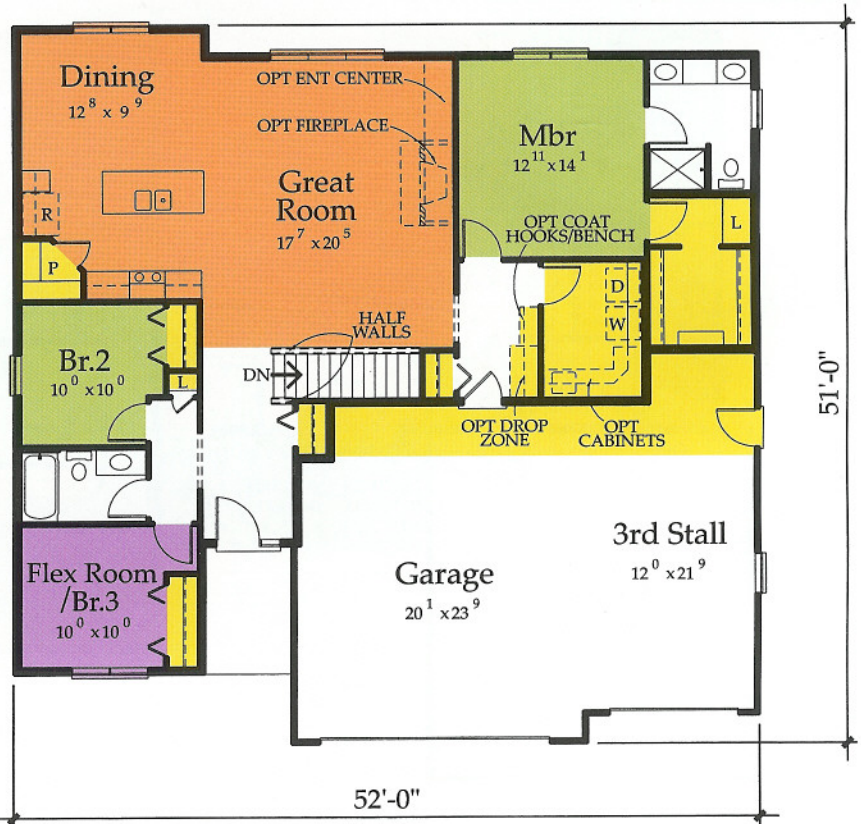

# The Noelle

Model # N345 c

Total 1,629 Sq. Ft.

A large, walk-in pantry keeps the clutter out of the kitchen, which is particularly important with a kitchen open to the dining and the great room. The optional fireplace and built-in entertainment center make entertaining warm and inviting.

Separated from the master bedrooms, the secondary bedrooms provide so many possibilities – a guest suite, his-and-her home offices, a den or exercise rooms. Oh, the joys of flex!