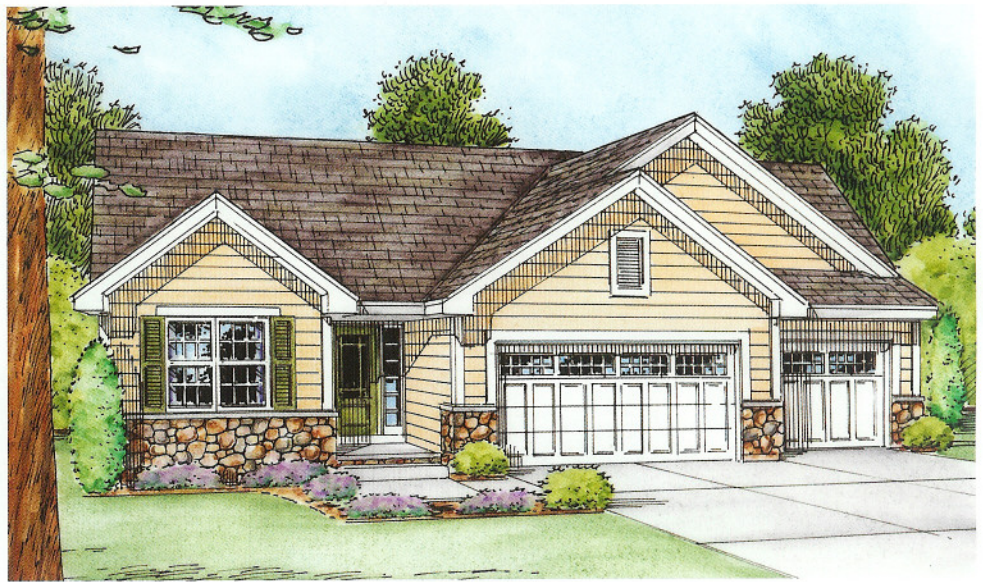

Traditional\*

Country French\*

Craftsman\*

# The Noelle

Model # N345 c

Total 1,629 Sq. Ft.

A large, walk-in pantry keeps the clutter out of the kitchen, which is particularly important with a kitchen open to the dining and the great room. The optional fireplace and built-in entertainment center make entertaining warm and inviting.