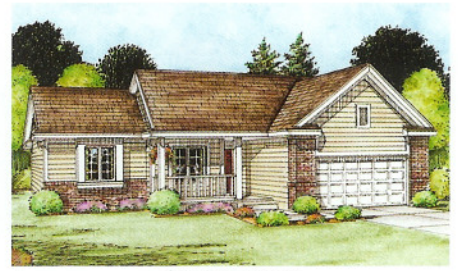

Country French*

Traditional*

Craftsman*

The North Bay

Model # N260 c

Total 1,372 Sq. Ft.

Charming, charming, charming. This home lives like a bigger home with a bright, socializing space – perfect for snacking on game day or a sit-down dinner at Thanksgiving.