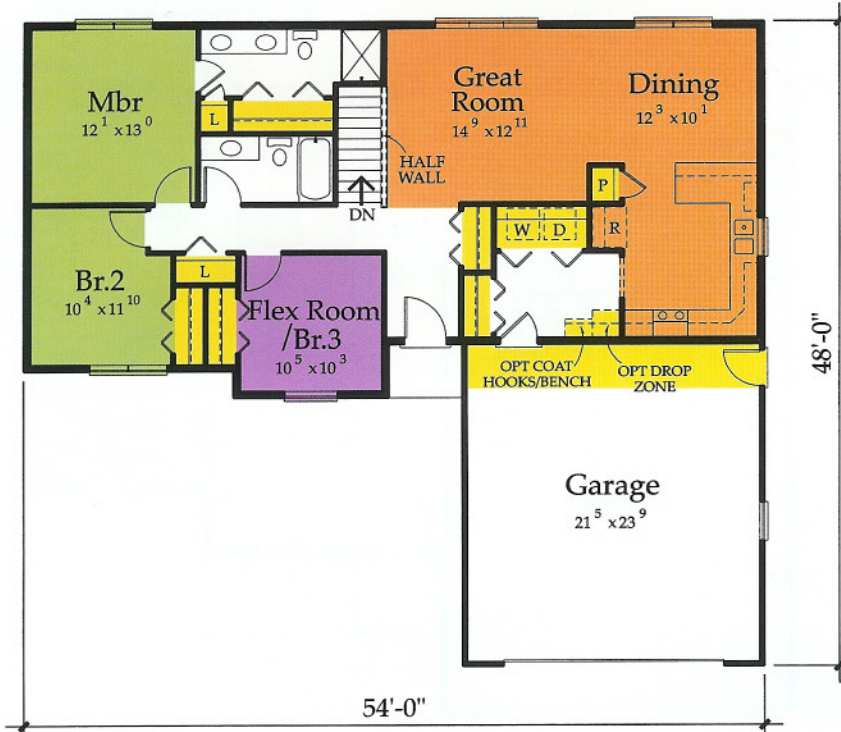

Country French*

Traditional*

Craftsman*

The North Bay

Model # N260 c

Total 1,372 Sq. Ft.

Charming, charming, charming. This home lives like a bigger home with a bright, socializing space – perfect for snacking on game day or a sit-down dinner at Thanksgiving.

Being able to walk in from the garage, drop off keys and mail and then take groceries into the kitchen reduces stress.

The flex area makes a cozy den to read the paper or relax away from the activities of the main living area.