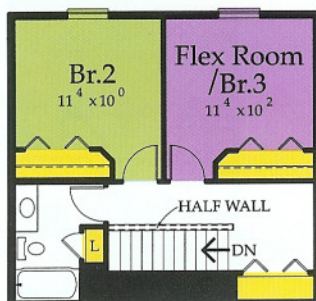

Country French*

Traditional*

Craftsman*

The Northfield

Model # N500 c

Main – 1,226 Sq. Ft. / Second – 552 Sq. Ft. = Total 1,778 Sq. Ft.

This home is perfect for the family preferring separate socializing spaces. It offers a formal great room and a secluded kitchen.

The front porch and master suite provide relaxation after a hectic day, and separation of the master bedroom from secondary bedrooms keeps the noise level down. Ahhh . . .

Check out the rear foyer, powder bath and large laundry room. All in one area – now that's family friendly!