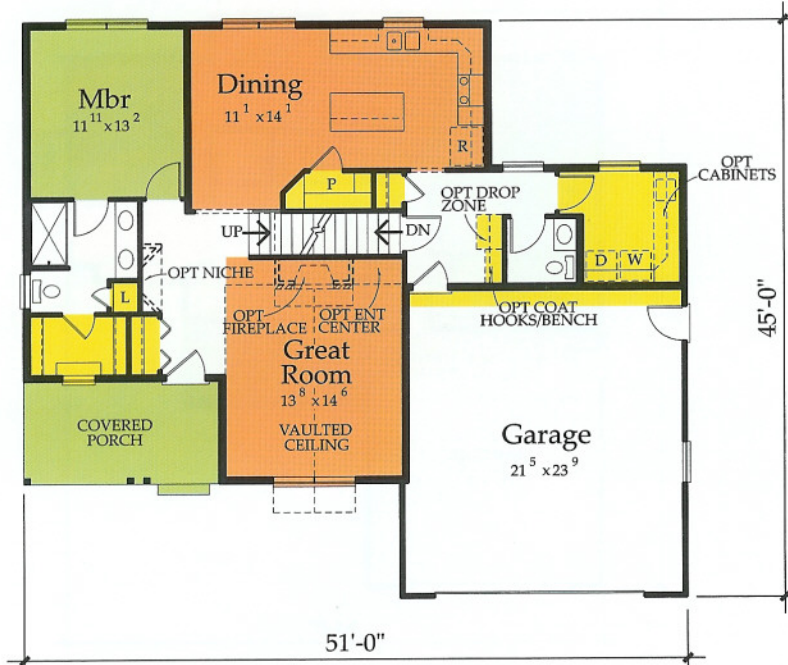

Country French*

Traditional*

Craftsman*

The Northfield

Model # N500 c

Main – 1,226 Sq. Ft. / Second – 552 Sq. Ft. = Total 1,778 Sq. Ft.

This home is perfect for the family preferring separate socializing spaces. It offers a formal great room and a secluded kitchen.

The front porch and master suite provide relaxation after a hectic day, and separation of the master bedroom from secondary bedrooms keeps the noise level down. Ahhh . . .

Check out the rear foyer, powder bath and large laundry room. All in one area – now that's family friendly!