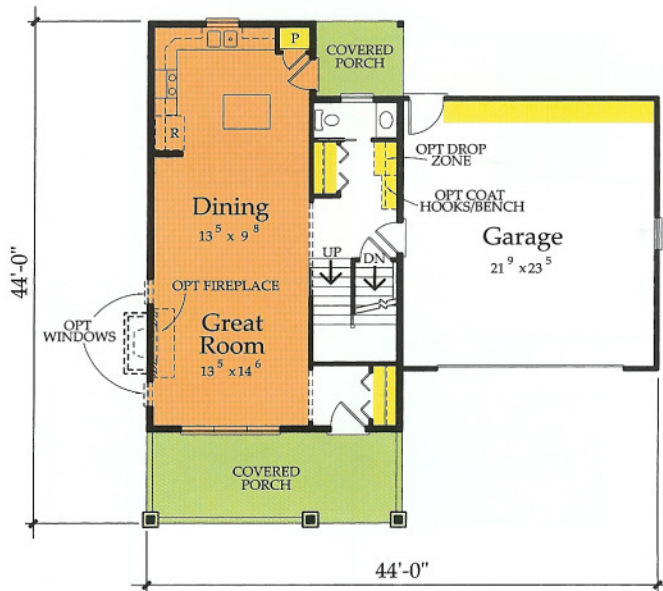

Traditional*

Country French*

Craftsman*

The Norville

Model # N650 c

Main – 741 Sq. Ft. / Second – 826 Sq. Ft. = Total 1,567 Sq. Ft.

This charming two-story home's big front porch provides a warm welcome and a perfect spot to read the evening paper or share your day's events with a loved one. The covered porch in the back of the home is ideal for a quiet cup of coffee at sunrise.

Socializing space dominates the first floor, while bedrooms and two baths efficiently complete the second floor. The bright, roomy flex space provides a true "Wow!" factor. If you can imagine it, you can create it!