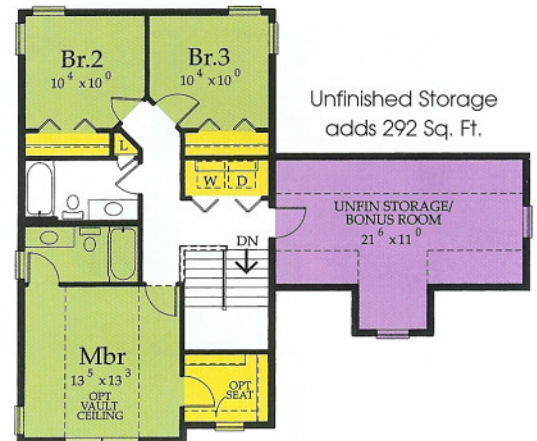

Traditional*

Country French*

Craftsman*

The Norville

Model # N650 c

Main – 741 Sq. Ft. / Second – 826 Sq. Ft. = Total 1,567 Sq. Ft.

This charming two-story home's big front porch provides a warm welcome and a perfect spot to read the evening paper or share your day's events with a loved one. The covered porch in the back of the home is ideal for a quiet cup of coffee at sunrise.

Socializing space dominates the first floor, while bedrooms and two baths efficiently complete the second floor. The bright, roomy flex space provides a true "Wow!" factor. If you can imagine it, you can create it!